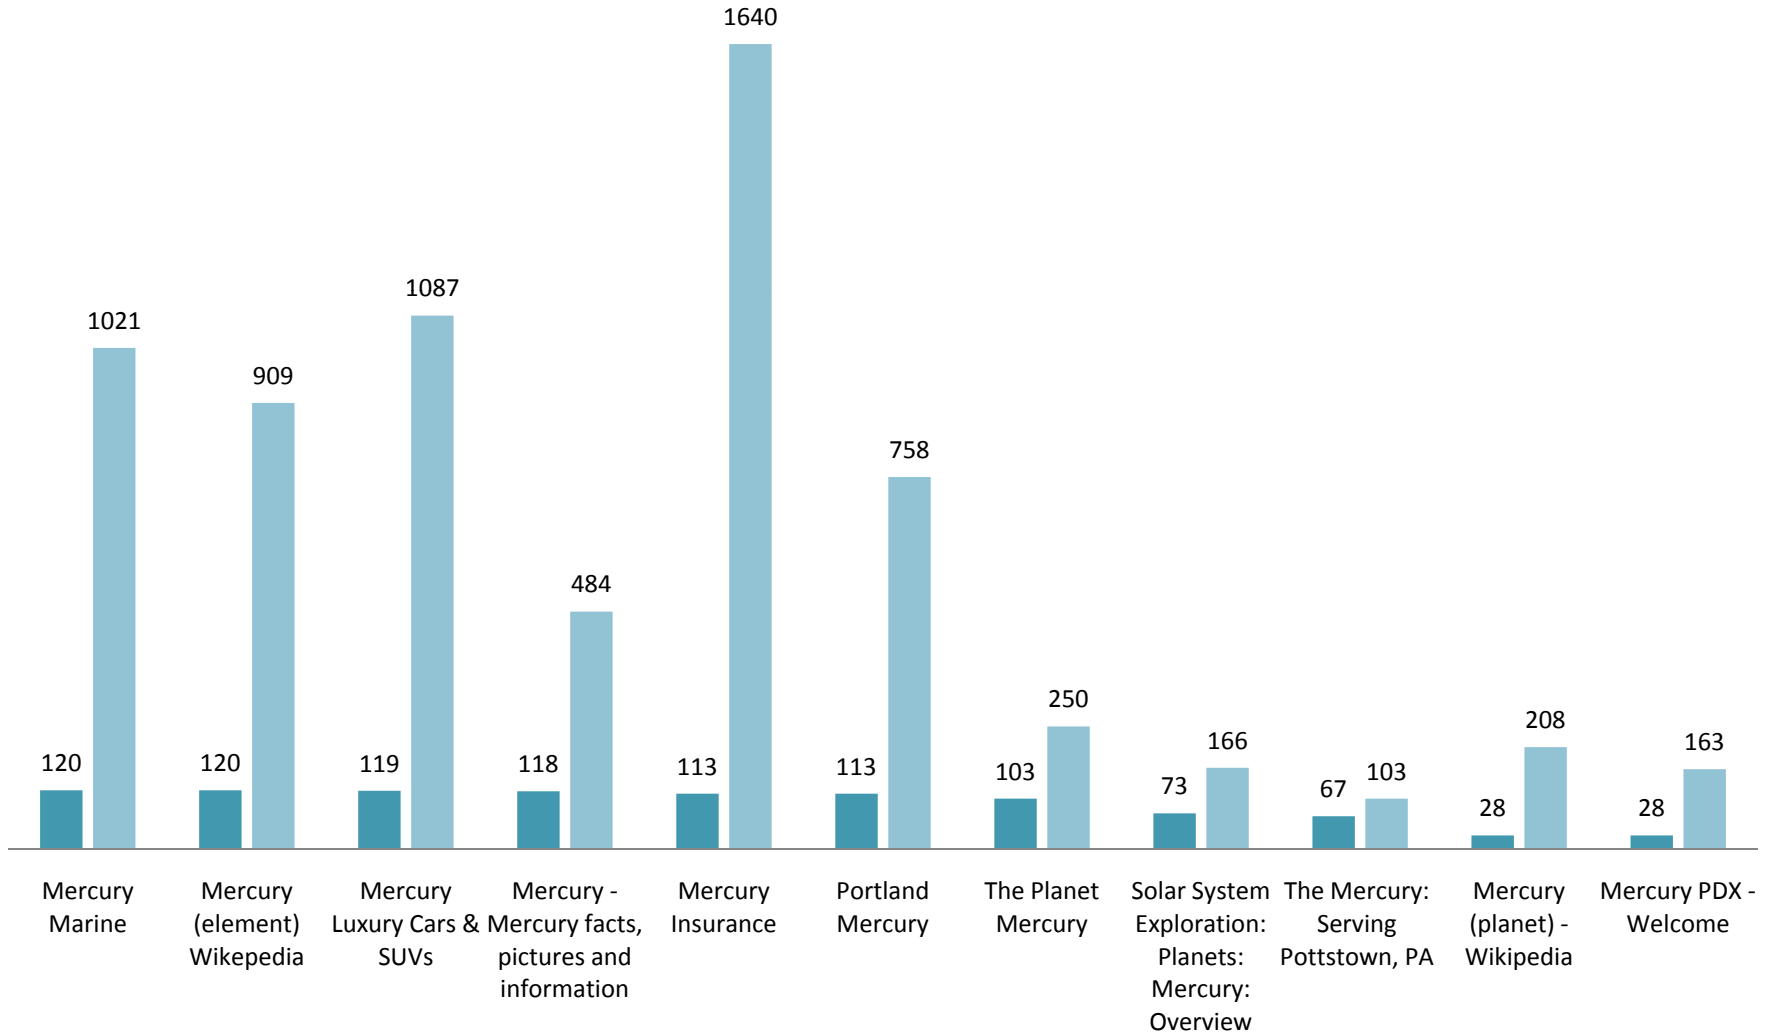

A Google Minute

Dolores Zegar Judkins, MLS, AHIP
Oregon Health & Science University
judkinsd@ohsu.edu

The Planet Mercury
Mercury Insurance
Portland Mercury
Google Minute
The Mercury: Serving Pottstown, PA and the Tri County
Mercury (planet) - Wikipedia
Seattle Ford Dealer
The Mercury - First Hill - Seattle WA
Solar System Exploration
Mercury (element) Wikipedia
Mercury POX
Mercury facts pictures and information
Mercury Luxury Cars and SUVs
Mercury Marine

Top Hits

■ Number of hits ■ Weighted ranking

Types of Sites

■ Auto ■ Commercial ■ Health ■ Media ■ Science